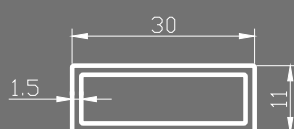

SD-6010

ΚΑΡΕ 11X30
Profile 11x30