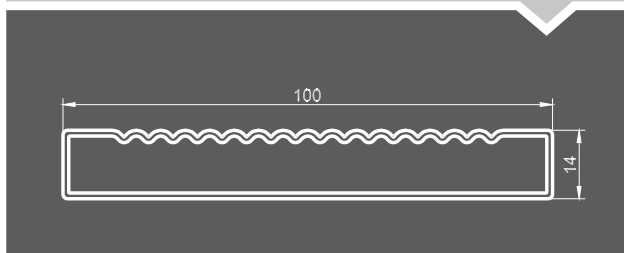

SD-8006A | 4,80kg
ΚΑΡΕ ΠΕΡΙΦΡΑΞΗΣ 100X14mm - 4 ΧΡΩΜΑΤΑ
Fencing square 100x14mm - 4 COLOURS