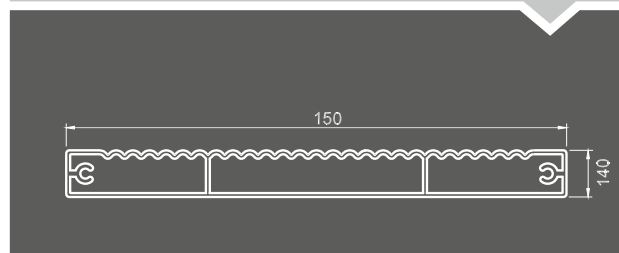

SD-8006B | 8,10kg
ΚΑΡΕ ΠΕΡΙΦΡΑΞΗΣ 150X14mm - 4 ΧΡΩΜΑΤΑ
Fencing Square 150x14mm - 4 COLOURS