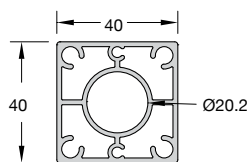

4. Prices do not include sales tax. This price list invalidates all previous. Prices are ex-factory.

PROFILES

ΚΩΔΙΚΟΣ / CODE	<b>CLS-100</b>
ΒΑΡΟΣ / WEIGHT	1606 gr/m
ΚΟΛΩΝΑ 80x80 / COLUMN 80x80	
ΤΙΜΗ / PRICE	<b>9,00 €/Kg</b>